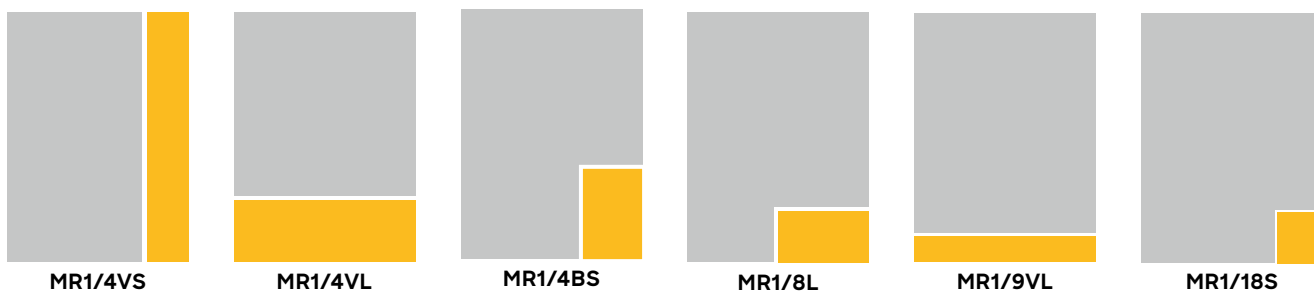

Titel	MR1/4VL
AD Magazine, ADR Magazine	195x60

Titel	MR1/4VS	MR1/4VL	MR1/4BS	MR1/8L	MR1/9VL	MR1/18S
Letter & Geest	49x288	211x75	103x142	103x70	211x30	49x70

Titel	MR1/4BS	MR1/8L
Tijd	103x142	103x70