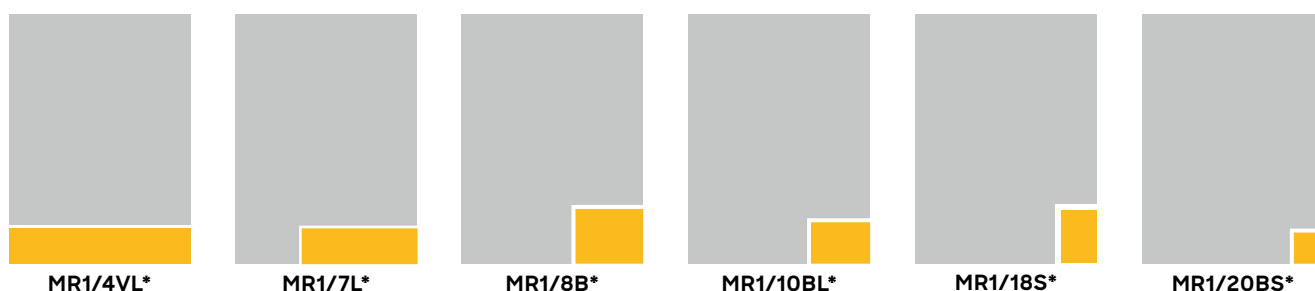

Titel	MR1/4BS	MR1/8L
Tijd	103x142	103x70

Advertentieformaten Magazines redactiepagina's

Terug 

Titel	MR1/4B	MR1/4S	MR1/5L	MR1/8L
PS van de Week	126x95	75x141	144x60	95x60

Titel	MR1/4VL*	MR1/7L*	MR1/8B*	MR1/10BL*	MR1/18S*	MR1/20BS*
PS van de Week	194x54	115x54	75x70	75x54	36x70	36x54